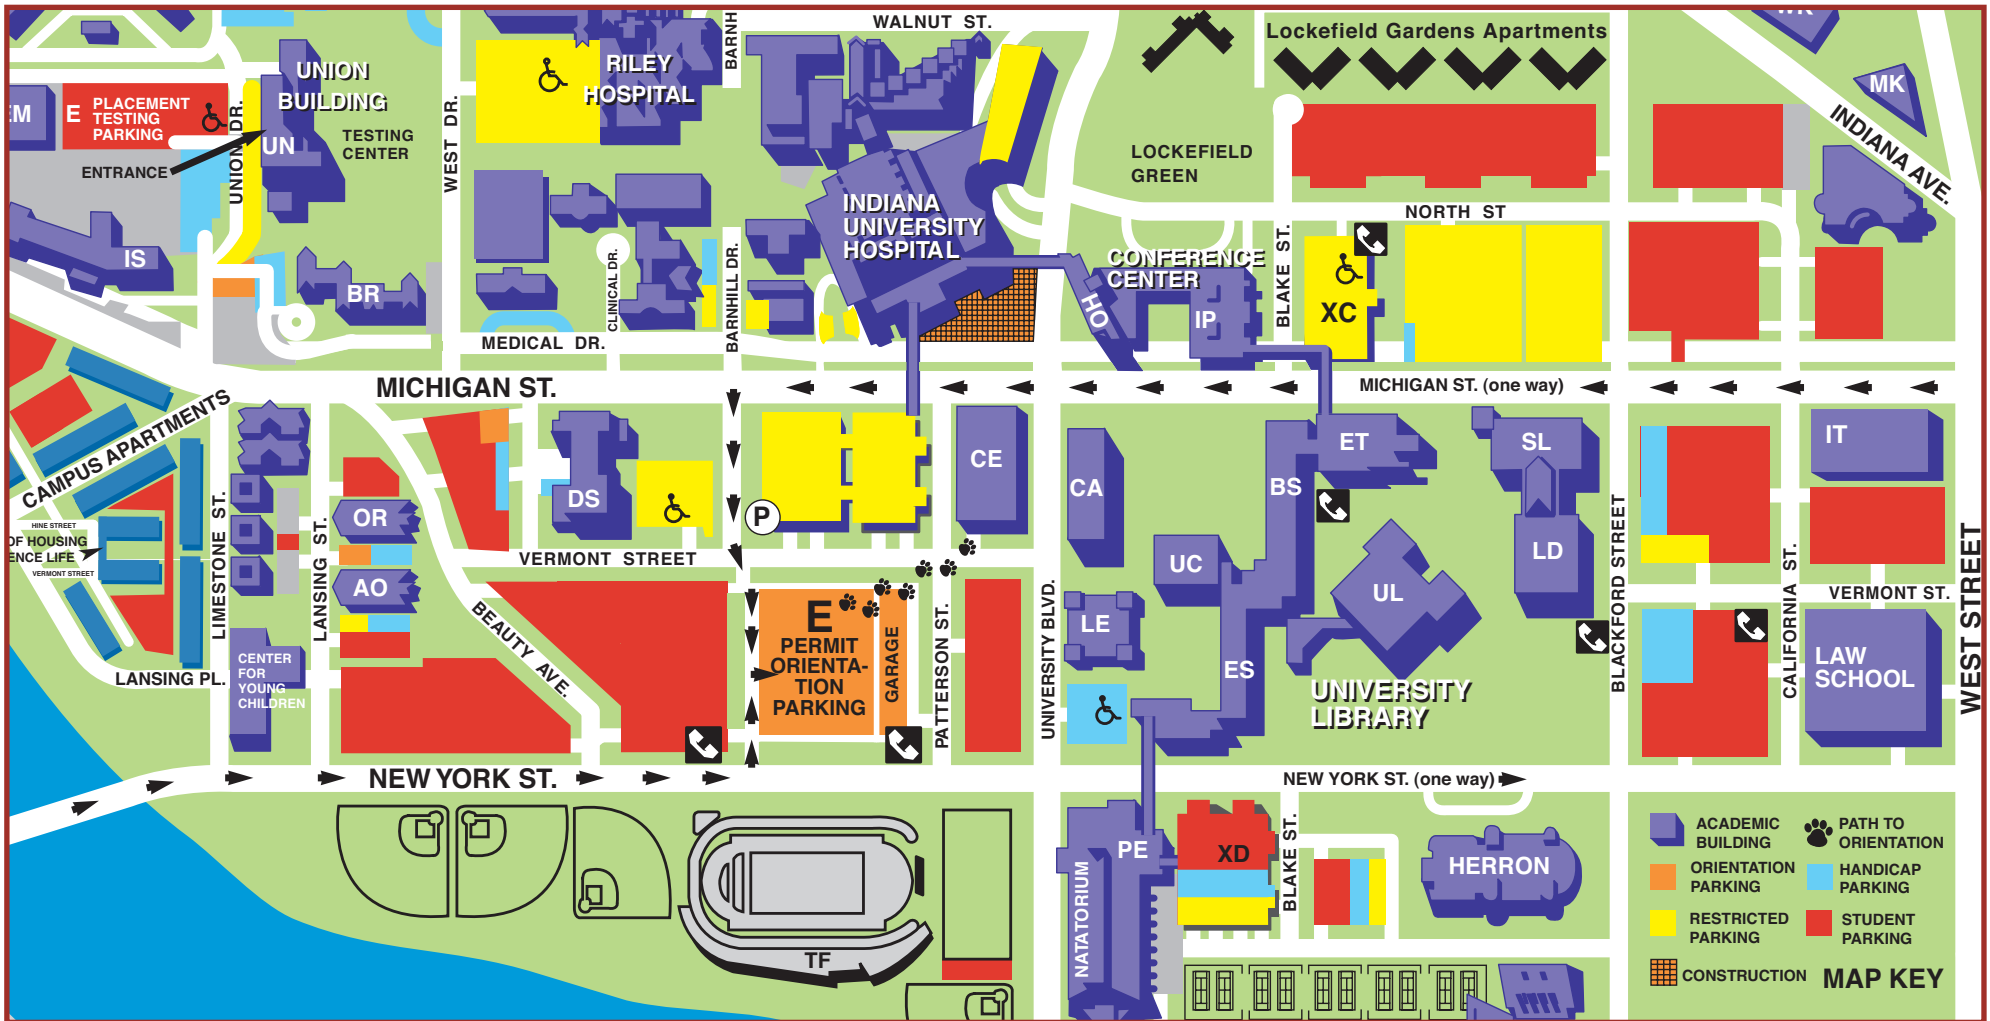

Your ORIENTATION will begin in the Campus Center (CE on map).

IUPUI

Arrows (➡) lead to Barnhill Drive Parking Garage (authorized orientation parking).
 Paws (🐾) lead to Orientation Check-In Site.